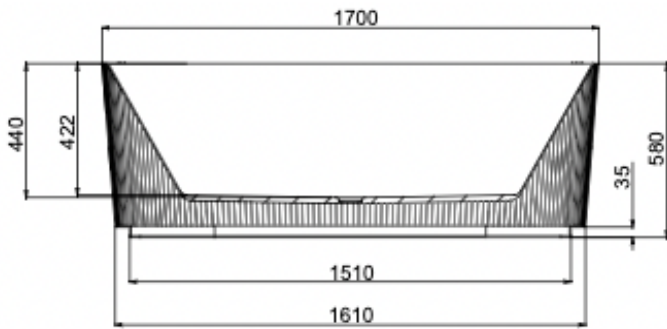

# Cleo 1700mm Freestanding Bath

Matte Black

## Product Specifications

Code	CLE-FS-170-MB
Barcode	9339897021289
Material	Sanitary Grade Acrylic

Finish	Matte Black
Size	1700(W) x 750(D) x 580(H)
No Overflow	

Experience, *the difference.*

LINSOL.COM.AU