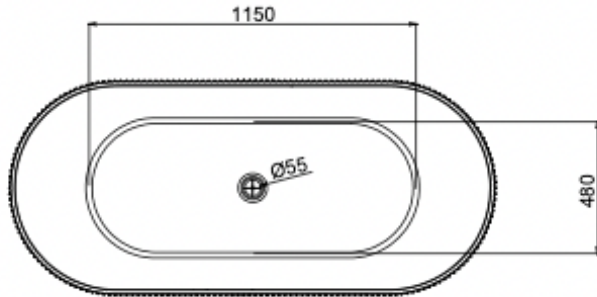

# Cleo 1700mm Freestanding Bath

Matte Black

## Product Specifications

Code	CLE-FS-170-MB
Barcode	9339897021289
Material	Sanitary Grade Acrylic

Finish	Matte Black
Size	1700(W) x 750(D) x 580(H)
No Overflow	

Experience, *the difference.*

LINSOL.COM.AU