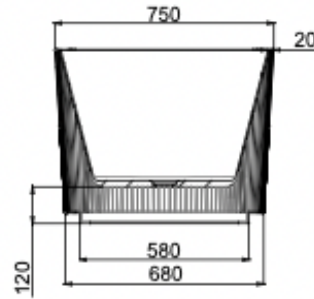

# Cleo 1700mm Freestanding Bath

Matte Black

## Product Specifications

Code	CLE-FS-170-MB
Barcode	9339897021289
Material	Sanitary Grade Acrylic

Finish	Matte Black
Size	1700(W) x 750(D) x 580(H)
No Overflow	

Experience, *the difference.*

LINSOL.COM.AU