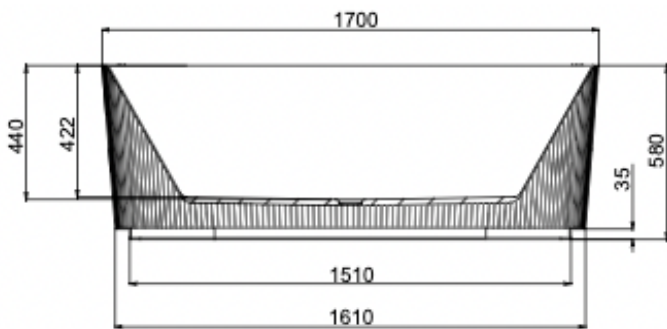

# Cleo 1700mm Freestanding Bath

Matte White

## Product Specifications

Code	CLE-FS-170-MW
Barcode	9339897021227
Material	Sanitary Grade Acrylic

Finish	Matte White
Size	1700(W) x 750(D) x 580(H)
No Overflow	

Experience, *the difference.*

LINSOL.COM.AU