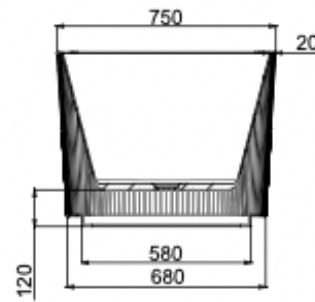

# Cleo 1700mm Freestanding Bath

Matte White

## Product Specifications

Code	CLE-FS-170-MW
Barcode	9339897021227
Material	Sanitary Grade Acrylic

Finish	Matte White
Size	1700(W) x 750(D) x 580(H)
No Overflow	

Experience, *the difference.*

LINSOL.COM.AU