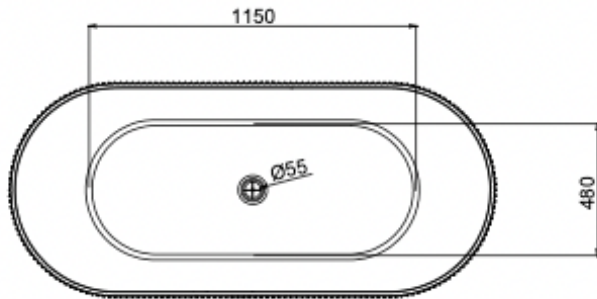

# Cleo 1700mm Freestanding Bath

Matte White

## Product Specifications

Code	CLE-FS-170-MW
Barcode	9339897021227
Material	Sanitary Grade Acrylic

Finish	Matte White
Size	1700(W) x 750(D) x 580(H)
No Overflow	

Experience, *the difference.*

LINSOL.COM.AU