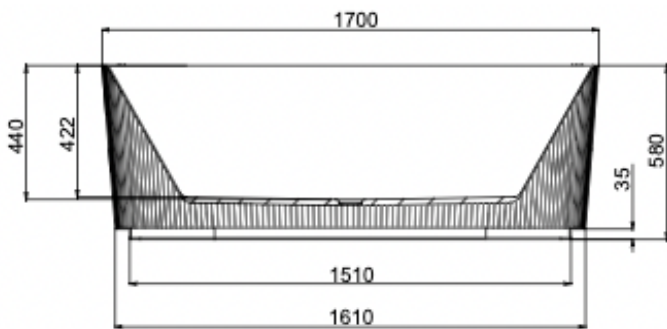

Cleo 1700mm Freestanding Bath

Outback Orange

Product Specifications

Code	CLE-FS-170-OO
Barcode	9339897021258
Material	Sanitary Grade Acrylic

Finish	Outback Orange
Size	1700(W) x 750(D) x 580(H)
No Overflow	