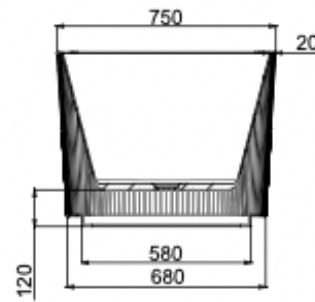

Cleo 1700mm Freestanding Bath

Outback Orange

Product Specifications

Code	CLE-FS-170-OO
Barcode	9339897021258
Material	Sanitary Grade Acrylic

Finish	Outback Orange
Size	1700(W) x 750(D) x 580(H)
No Overflow	