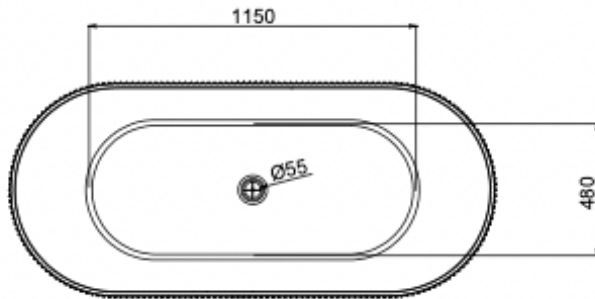

Cleo 1700mm Freestanding Bath

Outback Orange

Product Specifications

Code	CLE-FS-170-OO
Barcode	9339897021258
Material	Sanitary Grade Acrylic

Finish	Outback Orange
Size	1700(W) x 750(D) x 580(H)
No Overflow	