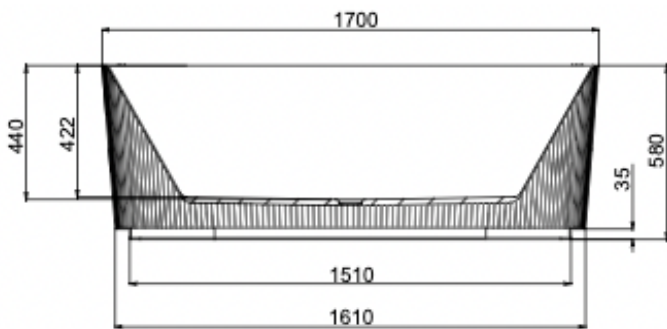

Cleo 1700mm Freestanding Bath

Sage Green

Product Specifications

Code	CLE-FS-170-SG
Barcode	9339897021241
Material	Sanitary Grade Acrylic

Finish	Sage Green
Size	1700(W) x 750(D) x 580(H)
No Overflow	

Experience, *the difference.*