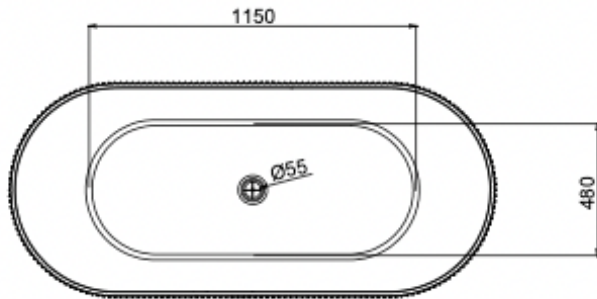

Cleo 1700mm Freestanding Bath

Sage Green

Product Specifications

Code	CLE-FS-170-SG
Barcode	9339897021241
Material	Sanitary Grade Acrylic

Finish	Sage Green
Size	1700(W) x 750(D) x 580(H)
No Overflow	

Experience, *the difference.*