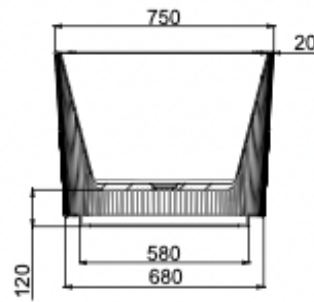

Cleo 1700mm Freestanding Bath

Sage Green

Product Specifications

Code	CLE-FS-170-SG
Barcode	9339897021241
Material	Sanitary Grade Acrylic

Finish	Sage Green
Size	1700(W) x 750(D) x 580(H)
No Overflow	

Experience, *the difference.*