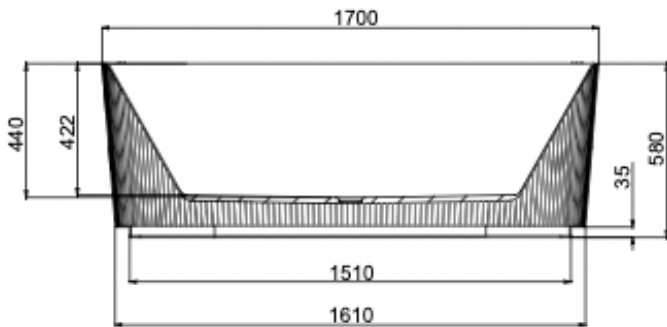

# Cleo 1700mm Freestanding Bath

Warm Grey

## Product Specifications

Code	CLE-FS-170-WG
Barcode	9339897021265
Material	Sanitary Grade Acrylic

Finish	Warm Grey
Size	1700(W) x 750(D) x 580(H)
No Overflow	

Experience, *the difference.*

LINSOL.COM.AU

☎ 1300 546 765