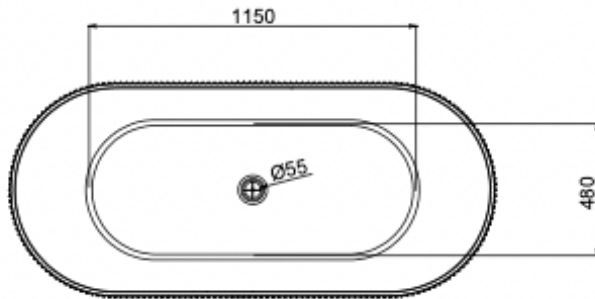

# Cleo 1700mm Freestanding Bath

Warm Grey

## Product Specifications

Code	CLE-FS-170-WG
Barcode	9339897021265
Material	Sanitary Grade Acrylic

Finish	Warm Grey
Size	1700(W) x 750(D) x 580(H)
No Overflow	

Experience, *the difference.*

LINSOL.COM.AU

☎ 1300 546 765