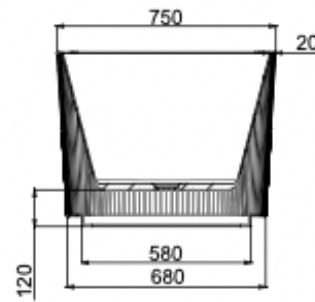

# Cleo 1700mm Freestanding Bath

Warm Grey

## Product Specifications

Code	CLE-FS-170-WG
Barcode	9339897021265
Material	Sanitary Grade Acrylic

Finish	Warm Grey
Size	1700(W) x 750(D) x 580(H)
No Overflow	

Experience, *the difference.*

LINSOL.COM.AU

☎ 1300 546 765