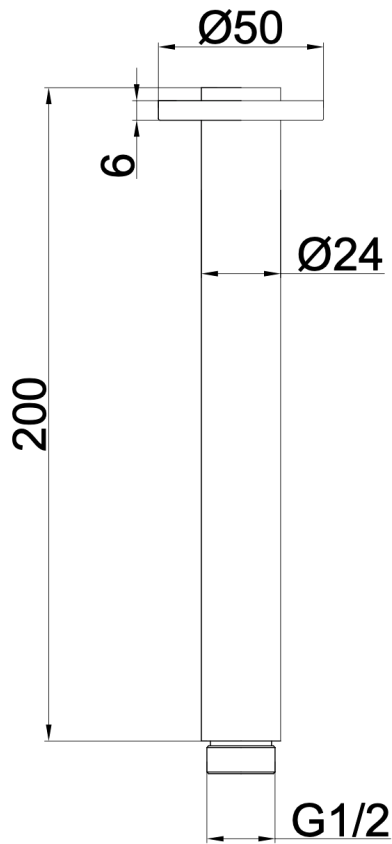

Corsica 200mm Round Ceiling Arm

Chrome

Product Specifications

Code	COR-200C-CH
Barcode	9339897011563

Material	Brass
Finish	Chrome

Experience, the difference.

LINSOL.COM.AU

☎ 1300 546 765