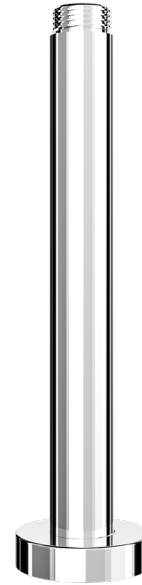

Corsica 200mm Round Ceiling Arm

Chrome

Product Specifications

Code	COR-200C-CH
Barcode	9339897011563

Material	Brass
Finish	Chrome

Experience, the difference.

LINSOL.COM.AU

☎ 1300 546 765