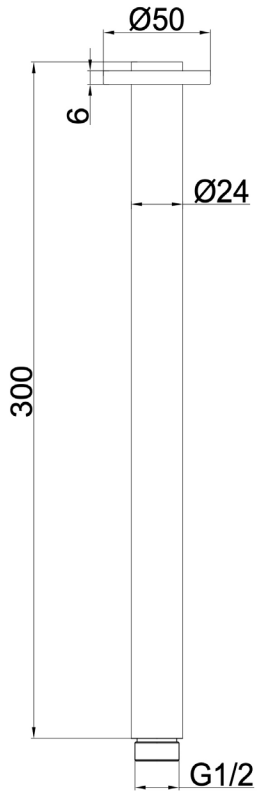

Corsica 300mm Round Ceiling Arm

Brushed Brass

Product Specifications

Code	COR-300C-BB
Barcode	9339897011594

Material	Brass
Finish	Brushed Brass

Experience, *the difference.*

LINSOL.COM.AU

☎ 1300 546 765