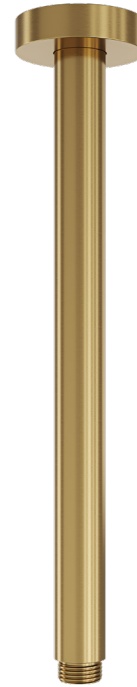

Corsica 300mm Round Ceiling Arm

Brushed Brass

Product Specifications

Code	COR-300C-BB
Barcode	9339897011594

Material	Brass
Finish	Brushed Brass

Experience, *the difference.*

LINSOL.COM.AU

☎ 1300 546 765