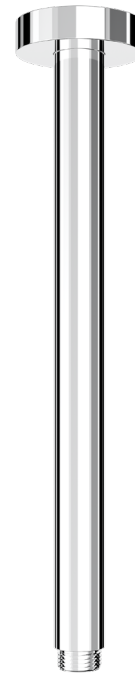

Corsica 300mm Round Ceiling Arm

Chrome

Product Specifications

Code COR-300C-CH

Material Brass

Barcode 9339897011617

Finish Chrome

Experience, *the difference.*