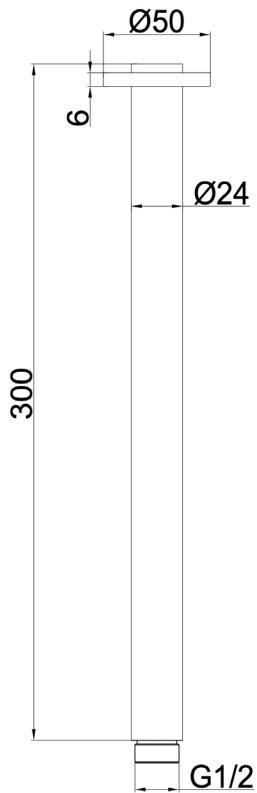

Corsica 300mm Round Ceiling Arm

Chrome

Product Specifications

Code COR-300C-CH

Material Brass

Barcode 9339897011617

Finish Chrome

Experience, *the difference.*