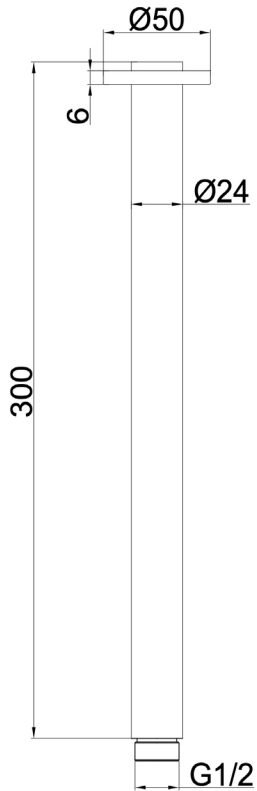

Corsica 300mm Round Ceiling Arm

Matte Black

Product Specifications

Code	COR-300C-MB	Material	Brass
Barcode	9339897011631	Finish	Matte Black

Experience, *the difference.*

LINSOL.COM.AU

☎ 1300 546 765

@ info@linsol.com.au