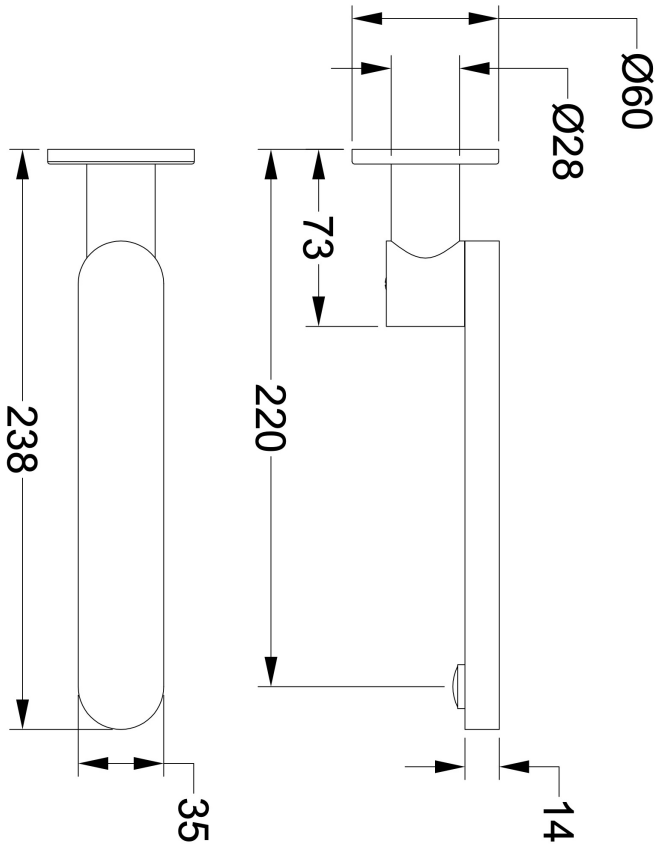

Corsica S2 Swivel Wall Spout

Brushed Brass

Product Specifications

Code	COR-S2-25W-BB
Barcode	9339897011174

Material	Low Lead Brass
Finish	Brushed Brass

Experience, *the difference.*

LINSOL.COM.AU

☎ 1300 546 765