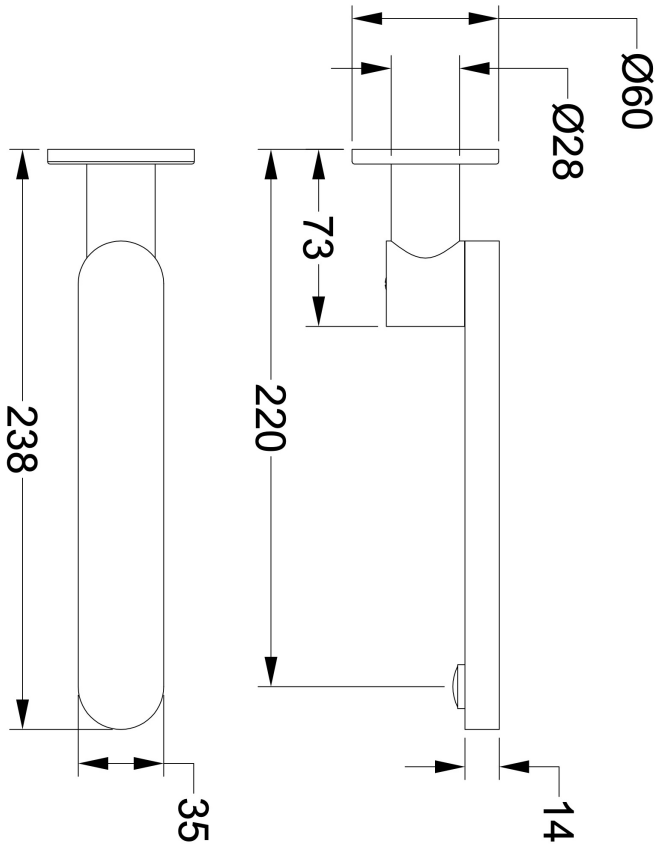

# Corsica S2 Swivel Wall Spout

Chrome

## Product Specifications

Code COR-S2-25W-CH

Material Low Lead Brass

Barcode 9339897011143

Finish Chrome

Experience, *the difference.*

LINSOL.COM.AU

☎ 1300 546 765