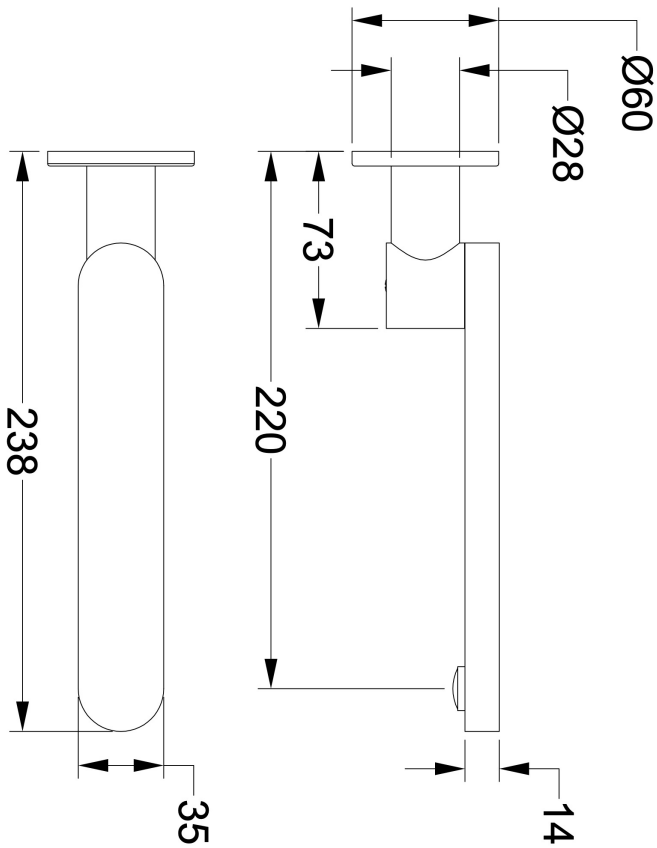

# Corsica S2 Swivel Wall Spout

Gunmetal

## Product Specifications

Code COR-S2-25W-GM

Material Low Lead Brass

Barcode 9339897011181

Finish Gunmetal

*Experience, the difference.*

LINSOL.COM.AU

☎ 1300 546 765