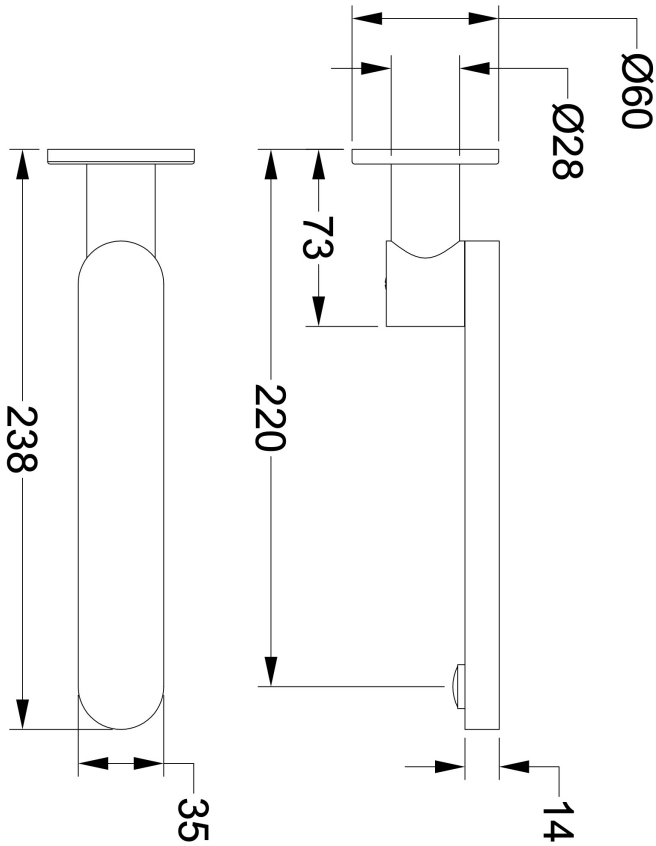

Corsica S2 Swivel Wall Spout

Matte Black

Product Specifications

Code	COR-S2-25W-MB	Material	Low Lead Brass
Barcode	9339897011150	Finish	Matte Black

Experience, *the difference.*

LINSOL.COM.AU

☎ 1300 546 765