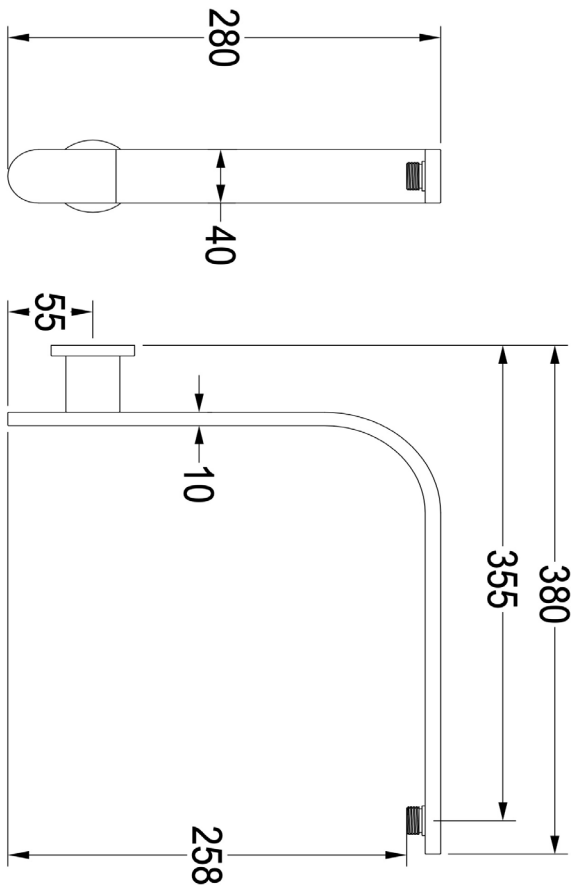

Corsica Upswept Round Wall Arm

Brushed Brass

Product Specifications

Code	COR-US-BB	Material	Brass
Barcode	9339897011525	Finish	Brushed Brass

Experience, *the difference.*

LINSOL.COM.AU

☎ 1300 546 765

@ info@linsol.com.au