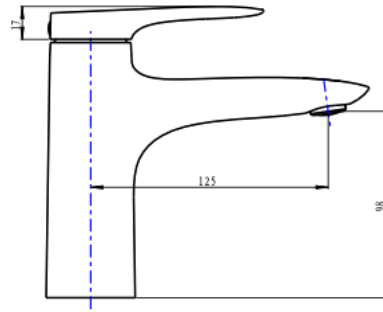

Curva Basin Mixer

Brushed Brass

Product Specifications

Code	CUR-01-BB	Cartridge	Kerox 35mm
Barcode	9339897014779	WELS Reg	T42253
Material	Low Lead Brass	WELS Rating	5 Star
Finish	Brushed Brass	WELS L/Min	6L/Min