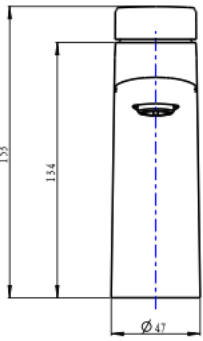

Curva Basin Mixer

Brushed Brass

Product Specifications

Code	CUR-01-BB	Cartridge	Kerox 35mm
Barcode	9339897014779	WELS Reg	T42253
Material	Low Lead Brass	WELS Rating	5 Star
Finish	Brushed Brass	WELS L/Min	6L/Min