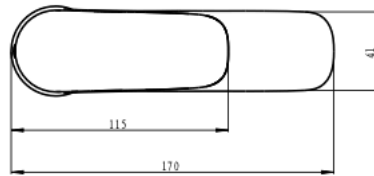

Curva Basin Mixer

Brushed Brass

Product Specifications

Code	CUR-01-BB	Cartridge	Kerox 35mm
Barcode	9339897014779	WELS Reg	T42253
Material	Low Lead Brass	WELS Rating	5 Star
Finish	Brushed Brass	WELS L/Min	6L/Min