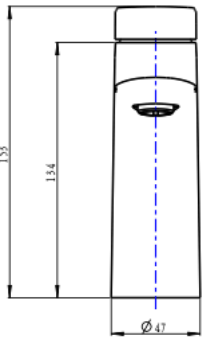

Curva Basin Mixer

Brushed Nickel

Product Specifications

Code	CUR-01-BN	Cartridge	Kerox 35mm
Barcode	9339897014762	WELS Reg	T42253
Material	Low Lead Brass	WELS Rating	5 Star
Finish	Brushed Nickel	WELS L/Min	6L/Min