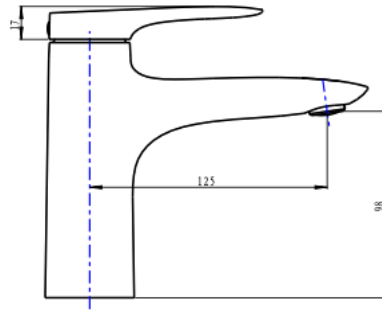

Curva Basin Mixer

Brushed Nickel

Product Specifications

Code	CUR-01-BN	Cartridge	Kerox 35mm
Barcode	9339897014762	WELS Reg	T42253
Material	Low Lead Brass	WELS Rating	5 Star
Finish	Brushed Nickel	WELS L/Min	6L/Min