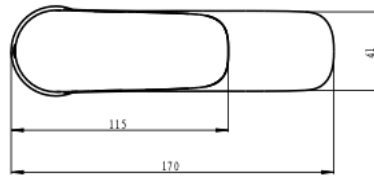

Curva Basin Mixer

Brushed Nickel

Product Specifications

Code	CUR-01-BN	Cartridge	Kerox 35mm
Barcode	9339897014762	WELS Reg	T42253
Material	Low Lead Brass	WELS Rating	5 Star
Finish	Brushed Nickel	WELS L/Min	6L/Min