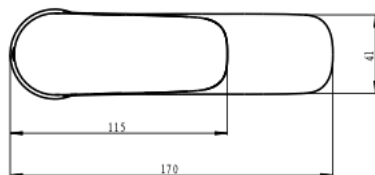

Curva Basin Mixer

Chrome

Product Specifications

Code	CUR-01-CH	Cartridge	Kerox 35mm
Barcode	9339897014748	WELS Reg	T42253
Material	Low Lead Brass	WELS Rating	5 Star
Finish	Chrome	WELS L/Min	6L/Min

Experience, *the difference.*