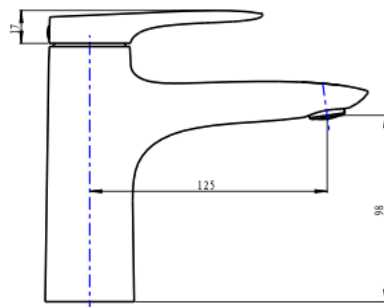

Curva Basin Mixer

Chrome

Product Specifications

Code	CUR-01-CH	Cartridge	Kerox 35mm
Barcode	9339897014748	WELS Reg	T42253
Material	Low Lead Brass	WELS Rating	5 Star
Finish	Chrome	WELS L/Min	6L/Min

Experience, *the difference.*