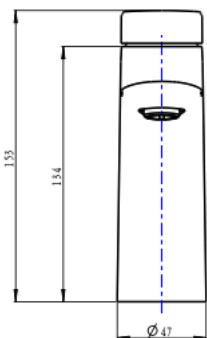

Curva Basin Mixer

Chrome

Product Specifications

Code	CUR-01-CH	Cartridge	Kerox 35mm
Barcode	9339897014748	WELS Reg	T42253
Material	Low Lead Brass	WELS Rating	5 Star
Finish	Chrome	WELS L/Min	6L/Min

Experience, *the difference.*