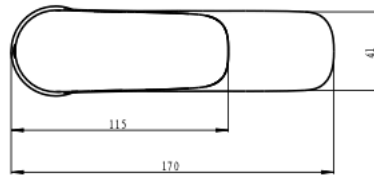

Curva Basin Mixer

Gunmetal

Product Specifications

| | | | |
|----------|----------------|-------------|------------|
| Code | CUR-01-GM | Cartridge | Kerox 35mm |
| Barcode | 9339897014786 | WELS Reg | T42253 |
| Material | Low Lead Brass | WELS Rating | 5 Star |
| Finish | Gunmetal | WELS L/Min | 6L/Min |