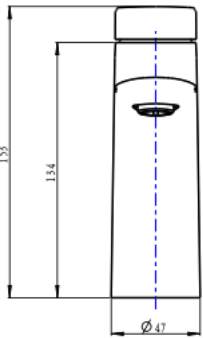

Curva Basin Mixer

Gunmetal

Product Specifications

| | | | |
|----------|----------------|-------------|------------|
| Code | CUR-01-GM | Cartridge | Kerox 35mm |
| Barcode | 9339897014786 | WELS Reg | T42253 |
| Material | Low Lead Brass | WELS Rating | 5 Star |
| Finish | Gunmetal | WELS L/Min | 6L/Min |