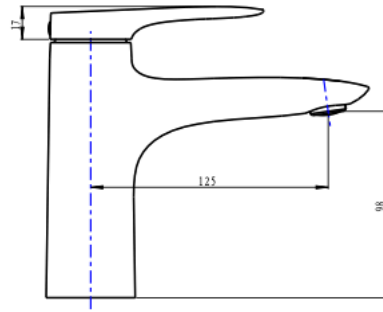

Curva Basin Mixer

Gunmetal

Product Specifications

| | | | |
|----------|----------------|-------------|------------|
| Code | CUR-01-GM | Cartridge | Kerox 35mm |
| Barcode | 9339897014786 | WELS Reg | T42253 |
| Material | Low Lead Brass | WELS Rating | 5 Star |
| Finish | Gunmetal | WELS L/Min | 6L/Min |