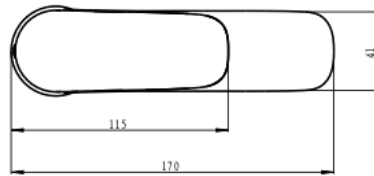

## Product Specifications

Code	CUR-01-MB	Cartridge	Kerox 35mm
Barcode	9339897014755	WELS Reg	T42253
Material	Low Lead Brass	WELS Rating	5 Star
Finish	Matte Black	WELS L/Min	6L/Min

Experience, *the difference.*