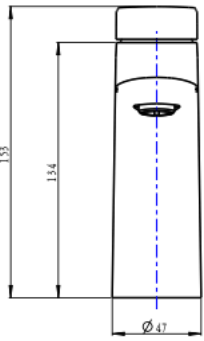

## Product Specifications

Code	CUR-01-MB	Cartridge	Kerox 35mm
Barcode	9339897014755	WELS Reg	T42253
Material	Low Lead Brass	WELS Rating	5 Star
Finish	Matte Black	WELS L/Min	6L/Min

Experience, *the difference.*