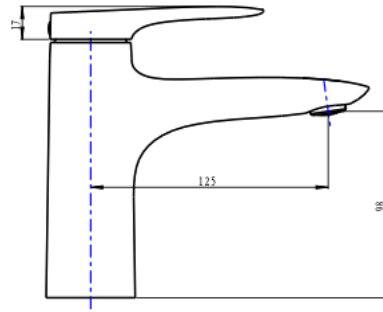

## Product Specifications

Code	CUR-01-MB	Cartridge	Kerox 35mm
Barcode	9339897014755	WELS Reg	T42253
Material	Low Lead Brass	WELS Rating	5 Star
Finish	Matte Black	WELS L/Min	6L/Min

Experience, *the difference.*