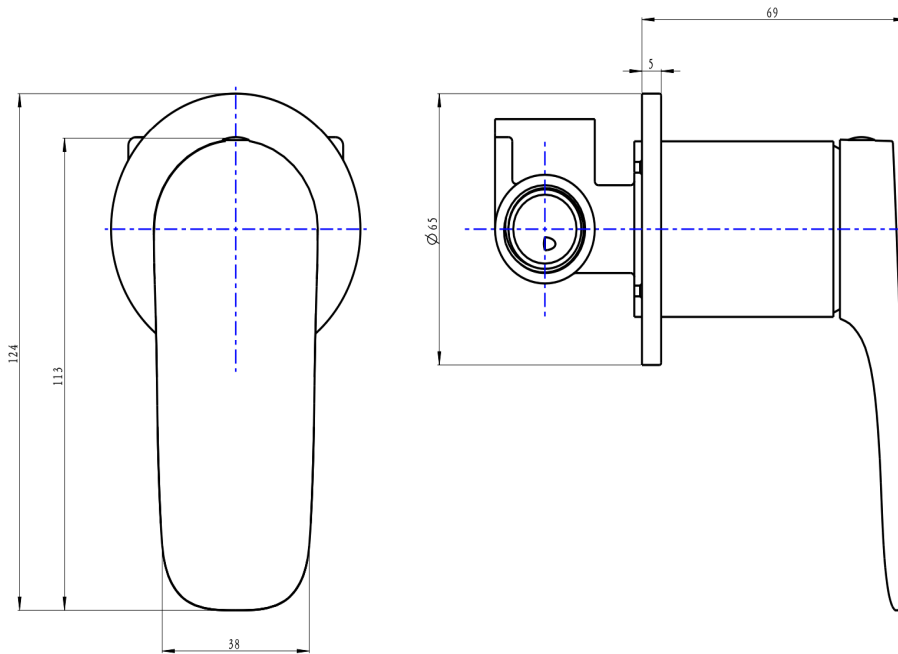

Curva Wall Mixer

Brushed Brass

Product Specifications

Code	CUR-03-BB
Barcode	9339897015325
Material	Low Lead Brass
Finish	Brushed Brass

Trim Kit	CUR-03-TK-BB (Included)
Universal Body	UNI-100 (Included)
Cartridge	Kerox 35mm