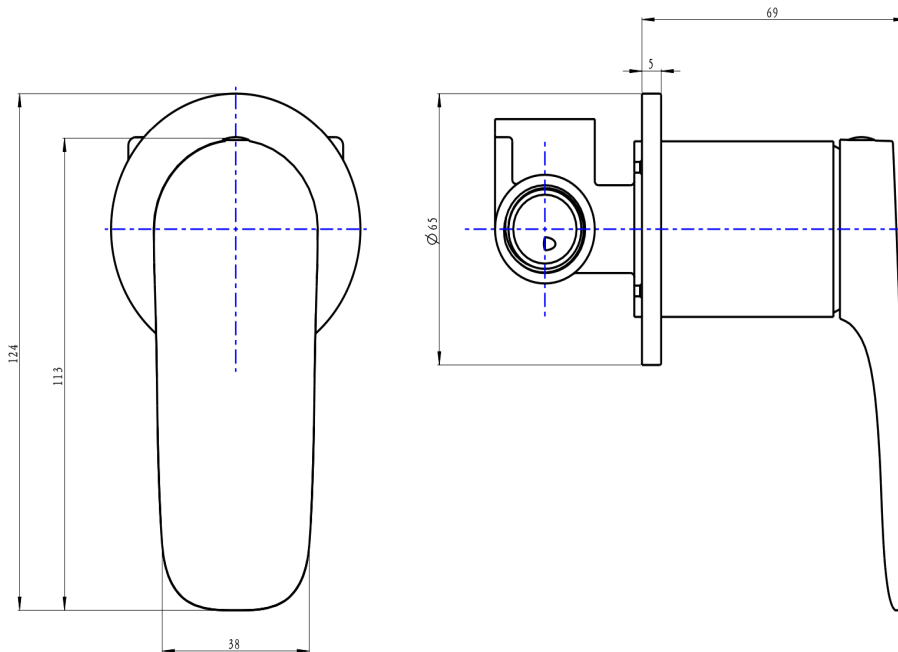

Curva Wall Mixer

Brushed Nickel

Product Specifications

Code	CUR-03-BN	Trim Kit	CUR-03-TK-BN (Included)
Barcode	9339897015318	Universal Body	UNI-100 (Included)
Material	Low Lead Brass	Cartridge	Kerox 35mm
Finish	Brushed Nickel		