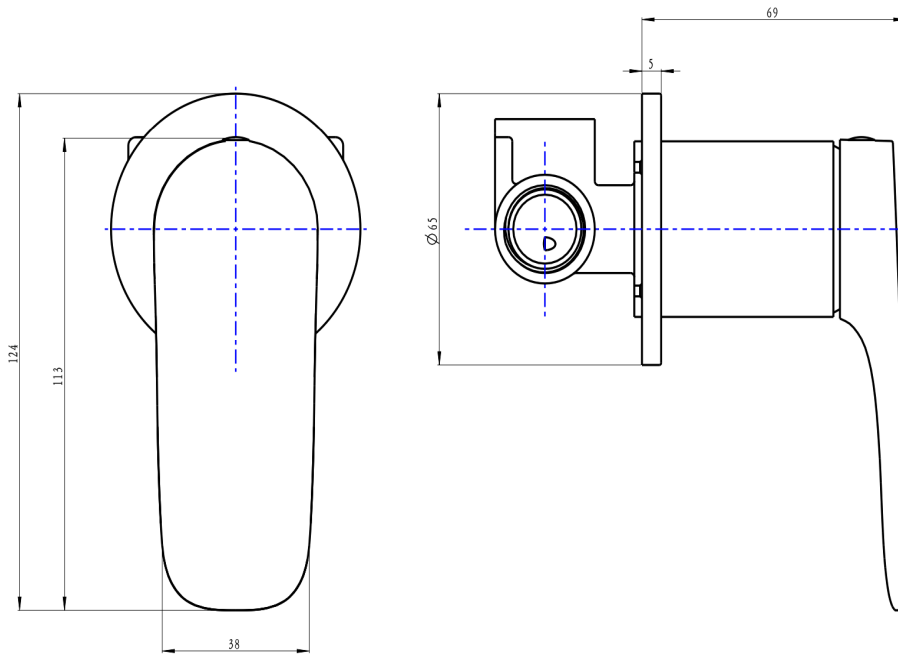

Curva Wall Mixer

Matte Black

Product Specifications

| | | | |
|----------|----------------|----------------|-------------------------|
| Code | CUR-03-MB | Trim Kit | CUR-03-TK-MB (Included) |
| Barcode | 9339897015301 | Universal Body | UNI-100 (Included) |
| Material | Low Lead Brass | Cartridge | Kerox 35mm |
| Finish | Matte Black | | |