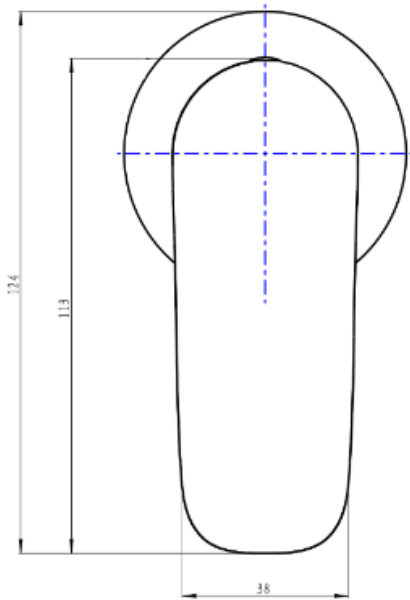

Curva Wall Mixer Trim Kit

Brushed Brass

Product Specifications

| | |
|------|--------------|
| Code | CUR-03-TK-BB |
|------|--------------|

| | |
|---------|---------------|
| Barcode | 9339897015370 |
|---------|---------------|