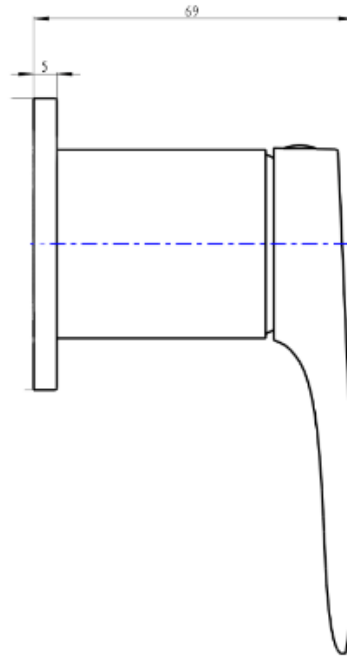

Curva Wall Mixer Trim Kit

Brushed Brass

Product Specifications

| | |
|------|--------------|
| Code | CUR-03-TK-BB |
|------|--------------|

| | |
|---------|---------------|
| Barcode | 9339897015370 |
|---------|---------------|