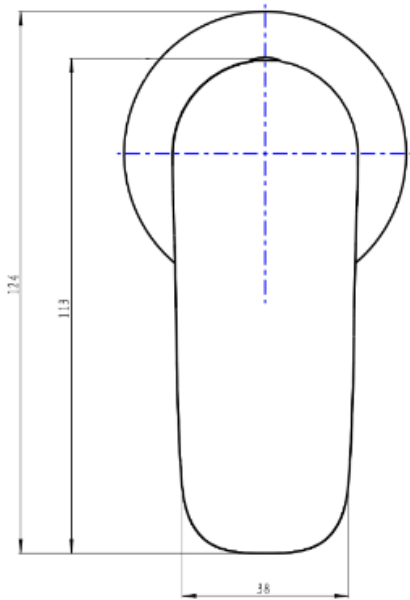

## Product Specifications

Code	CUR-03-TK-BN
Barcode	9339897015363

Material	Low Lead Brass
Finish	Brushed Nickel

Experience, *the difference.*

LINSOL.COM.AU

☎ 1300 546 765

@ info@linsol.com.au

✉ PO Box 88, Coniston NSW 2500