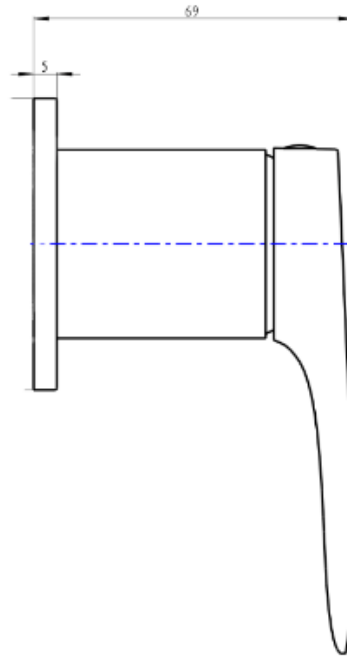

# Curva Wall Mixer Trim Kit

Brushed Nickel

## Product Specifications

Code	CUR-03-TK-BN
Barcode	9339897015363

Material	Low Lead Brass
Finish	Brushed Nickel

Experience, *the difference.*

LINSOL.COM.AU

☎ 1300 546 765

@ info@linsol.com.au

✉ PO Box 88, Coniston NSW 2500