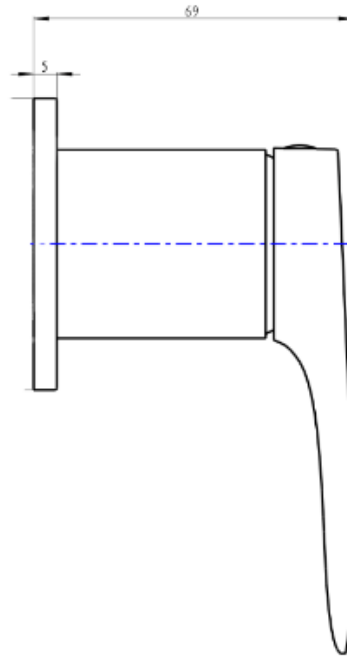

Curva Wall Mixer Trim Kit

Chrome

Product Specifications

Code CUR-03-TK-CH

Barcode 9339897015349

Material Low Lead Brass

Finish Chrome

Experience, the difference.