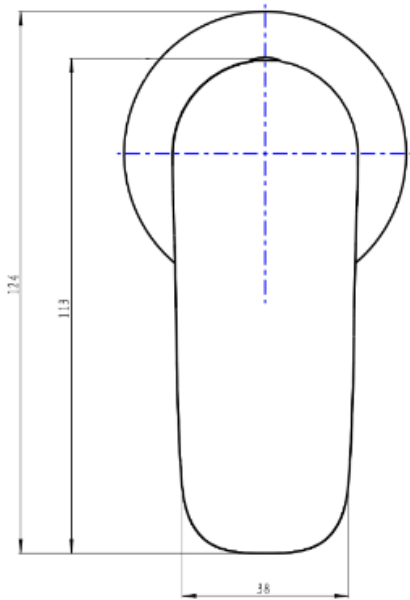

Curva Wall Mixer Trim Kit

Chrome

Product Specifications

Code CUR-03-TK-CH

Barcode 9339897015349

Material Low Lead Brass

Finish Chrome

Experience, the difference.