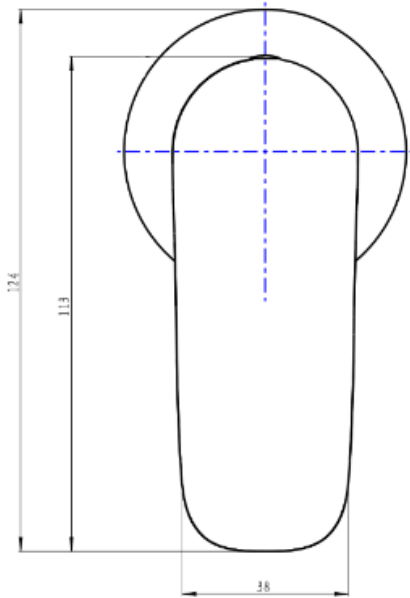

Curva Wall Mixer Trim Kit

Matte Black

Product Specifications

Code CUR-03-TK-MB

Barcode 9339897015356

Material Low Lead Brass

Finish Matte Black

Experience, *the difference.*