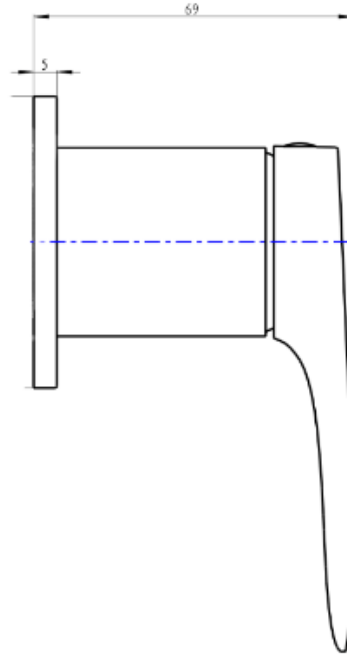

Curva Wall Mixer Trim Kit

Matte Black

Product Specifications

Code CUR-03-TK-MB

Barcode 9339897015356

Material Low Lead Brass

Finish Matte Black

Experience, *the difference.*