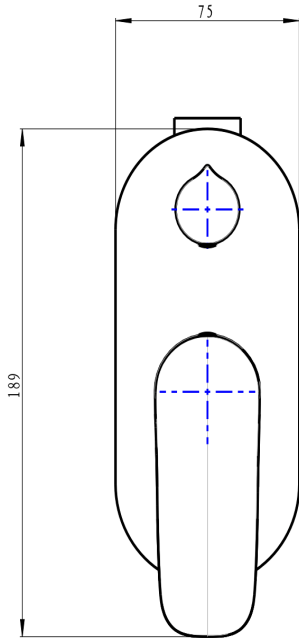

# Curva 1-Plate Wall Mixer with Divertor

Brushed Brass

## Product Specifications

Code	CUR-04-1P-BB
Barcode	9339897015127
Material	Low Lead Brass
Finish	Brushed Brass

Trim Kit	CUR-04-1P-TK-BB (Included)
Universal Body	UNI-300 (Included)
Cartridge	Kerox 35mm

Experience, *the difference.*