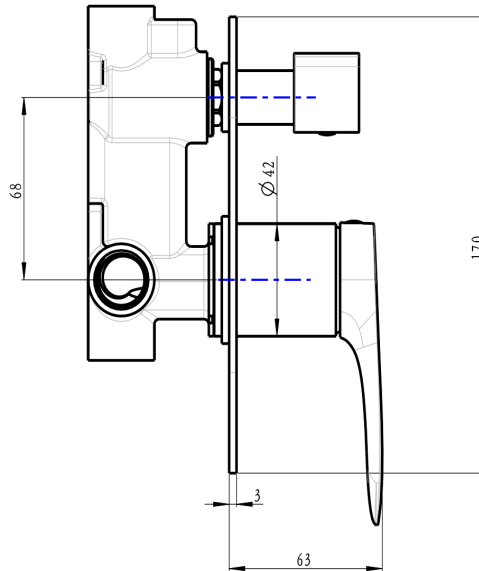

# Curva 1-Plate Wall Mixer with Divertor

Brushed Brass

## Product Specifications

Code	CUR-04-1P-BB
Barcode	9339897015127
Material	Low Lead Brass
Finish	Brushed Brass

Trim Kit	CUR-04-1P-TK-BB (Included)
Universal Body	UNI-300 (Included)
Cartridge	Kerox 35mm

Experience, *the difference.*