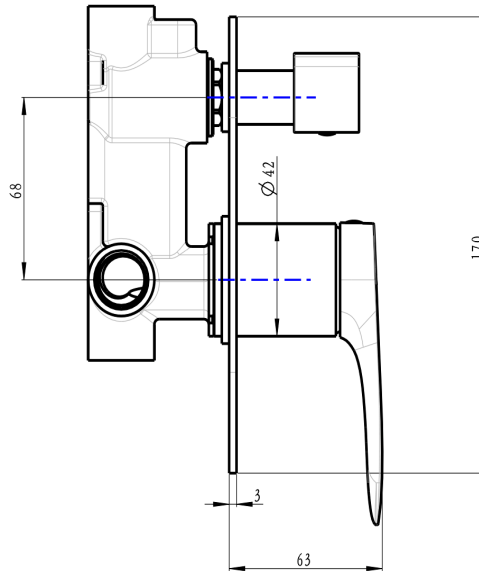

Curva 1-Plate Wall Mixer with Divertor

Brushed Nickel

Product Specifications

Code	CUR-04-1P-BN
Barcode	9339897015110
Material	Low Lead Brass
Finish	Brushed Nickel

Trim Kit	CUR-04-1P-TK-BN (Included)
Universal Body	UNI-300 (Included)
Cartridge	Kerox 35mm