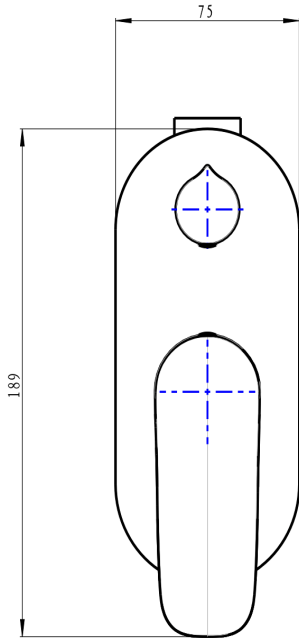

Curva 1-Plate Wall Mixer with Divertor

Brushed Nickel

Product Specifications

Code	CUR-04-1P-BN
Barcode	9339897015110
Material	Low Lead Brass
Finish	Brushed Nickel

Trim Kit	CUR-04-1P-TK-BN (Included)
Universal Body	UNI-300 (Included)
Cartridge	Kerox 35mm