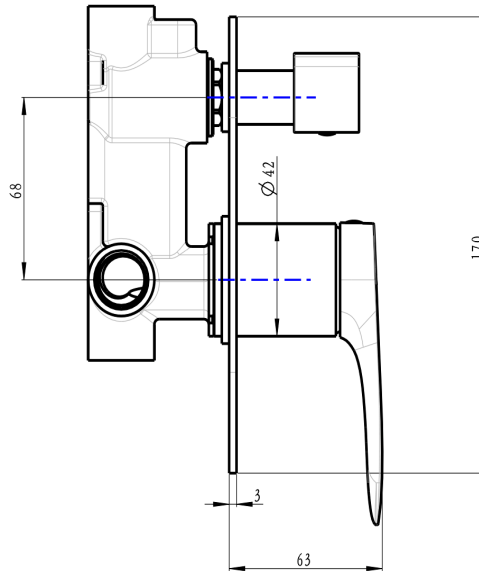

Curva 1-Plate Wall Mixer with Divertor

Chrome

Product Specifications

Code	CUR-04-1P-CH
Barcode	9339897015097
Material	Low Lead Brass
Finish	Chrome

Trim Kit	CUR-04-1P-TK-CH (Included)
Universal Body	UNI-300 (Included)
Cartridge	Kerox 35mm