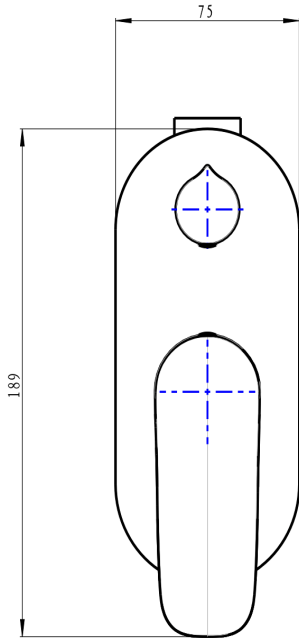

Curva 1-Plate Wall Mixer with Divertor

Chrome

Product Specifications

Code	CUR-04-1P-CH
Barcode	9339897015097
Material	Low Lead Brass
Finish	Chrome

Trim Kit	CUR-04-1P-TK-CH (Included)
Universal Body	UNI-300 (Included)
Cartridge	Kerox 35mm