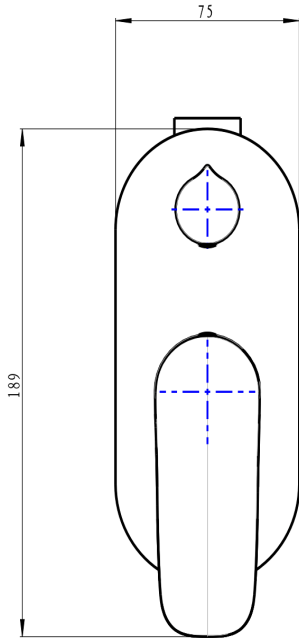

Curva 1-Plate Wall Mixer with Divertor

Gunmetal

Product Specifications

| | |
|----------|----------------|
| Code | CUR-04-1P-GM |
| Barcode | 9339897015134 |
| Material | Low Lead Brass |
| Finish | Gunmetal |

| | |
|----------------|----------------------------|
| Trim Kit | CUR-04-1P-TK-GM (Included) |
| Universal Body | UNI-300 (Included) |
| Cartridge | Kerox 35mm |

Experience, *the difference.*

LINSOL.COM.AU