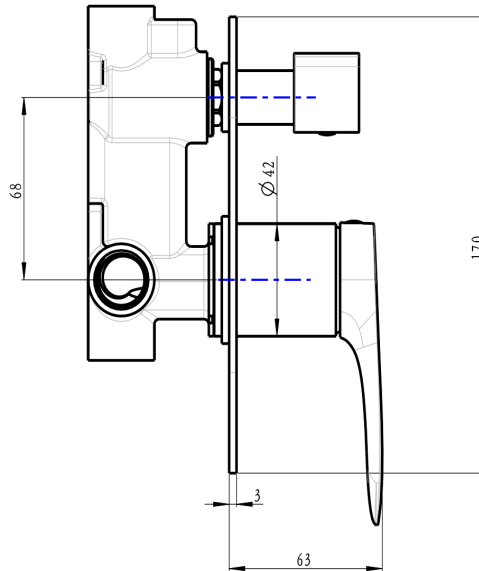

Curva 1-Plate Wall Mixer with Divertor

Gunmetal

Product Specifications

| | |
|----------|----------------|
| Code | CUR-04-1P-GM |
| Barcode | 9339897015134 |
| Material | Low Lead Brass |
| Finish | Gunmetal |

| | |
|----------------|----------------------------|
| Trim Kit | CUR-04-1P-TK-GM (Included) |
| Universal Body | UNI-300 (Included) |
| Cartridge | Kerox 35mm |

Experience, *the difference.*

LINSOL.COM.AU