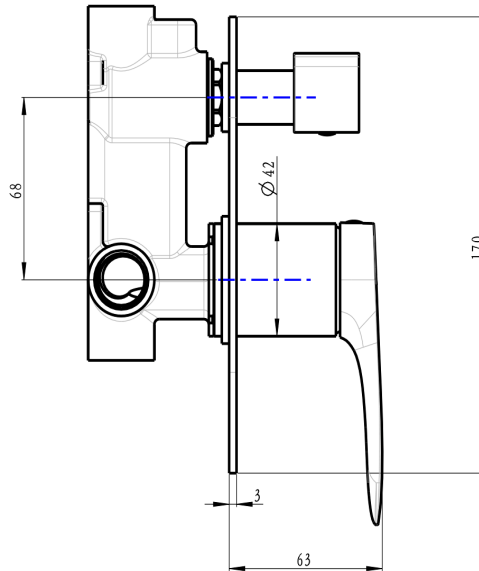

# Curva 1-Plate Wall Mixer with Divertor

Matte Black

## Product Specifications

Code	CUR-04-1P-MB	Trim Kit	CUR-04-1P-TK-MB (Included)
Barcode	9339897015103	Universal Body	UNI-300 (Included)
Material	Low Lead Brass	Cartridge	Kerox 35mm
Finish	Matte Black		