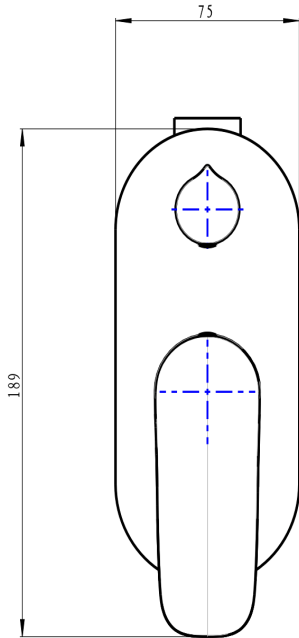

# Curva 1-Plate Wall Mixer with Divertor

Matte Black

## Product Specifications

Code	CUR-04-1P-MB	Trim Kit	CUR-04-1P-TK-MB (Included)
Barcode	9339897015103	Universal Body	UNI-300 (Included)
Material	Low Lead Brass	Cartridge	Kerox 35mm
Finish	Matte Black		