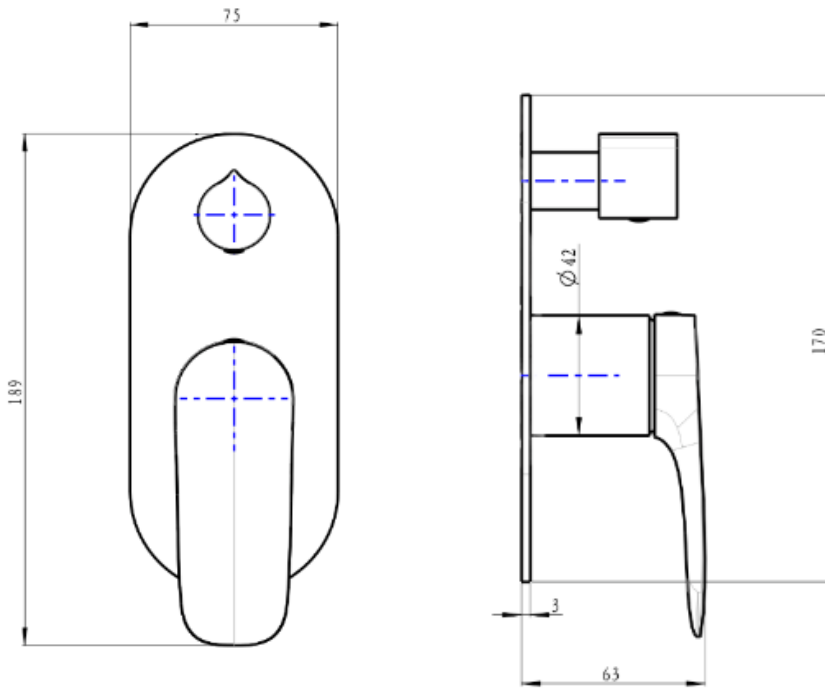

# Curva 1-Plate Wall Mixer with Divertor Trim Kit

Brushed Brass

## Product Specifications

Code CUR-04-1P-TK-BB

Barcode 9339897015172

Material Low Lead Brass

Finish Brushed Brass

*Experience, the difference.*

LINSOL.COM.AU

☎ 1300 546 765