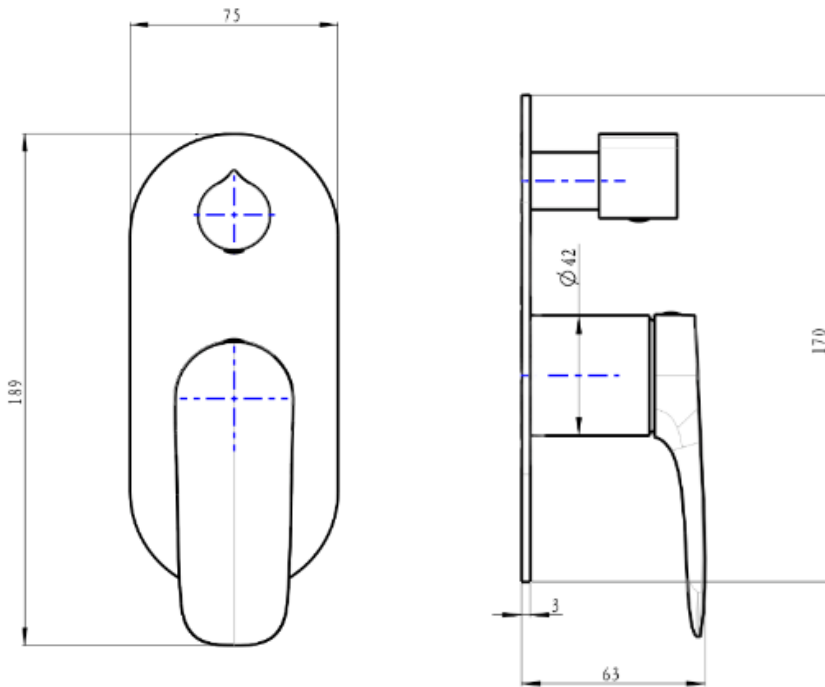

Curva 1-Plate Wall Mixer with Divertor Trim Kit

Brushed Nickel

Product Specifications

Code CUR-04-1P-TK-BN

Barcode 9339897015165

Material Low Lead Brass

Finish Brushed Nickel

Experience, the difference.