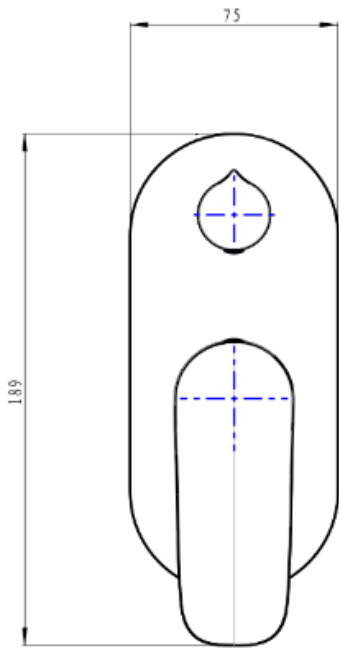

# Curva 1-Plate Wall Mixer with Divertor Trim Kit

Chrome

## Product Specifications

Code CUR-04-1P-TK-CH

Barcode 9339897015141

Material Low Lead Brass

Finish Chrome

*Experience, the difference.*

LINSOL.COM.AU

☎ 1300 546 765