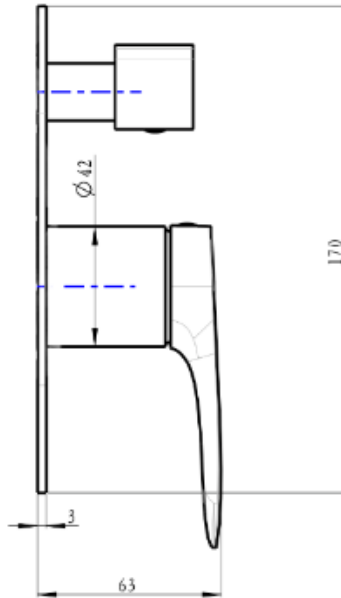

# Curva 1-Plate Wall Mixer with Divertor Trim Kit

Chrome

## Product Specifications

Code CUR-04-1P-TK-CH

Barcode 9339897015141

Material Low Lead Brass

Finish Chrome

*Experience, the difference.*

LINSOL.COM.AU

☎ 1300 546 765