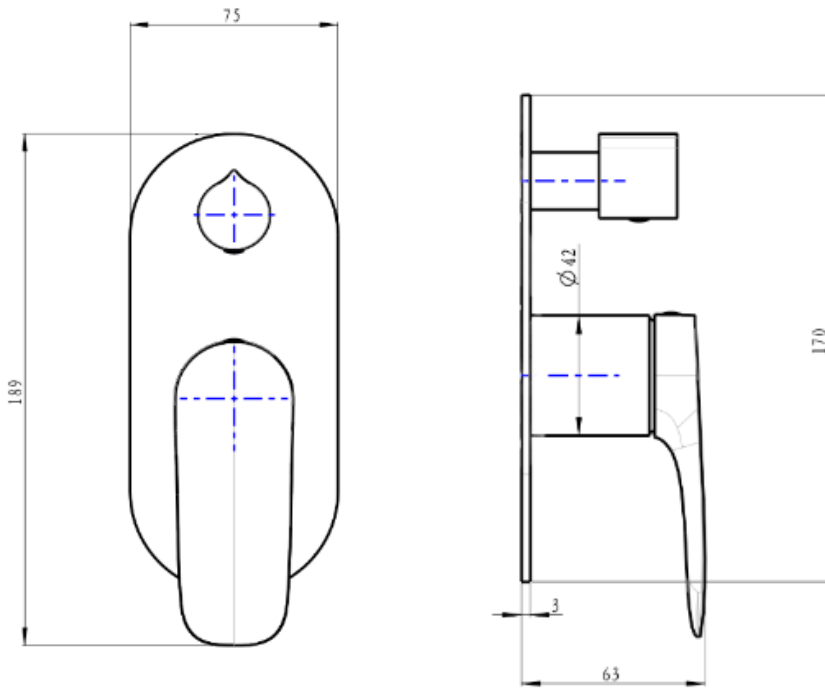

# Curva 1-Plate Wall Mixer with Divertor Trim Kit

Gunmetal

## Product Specifications

Code CUR-04-1P-TK-GM

Barcode 9339897015189

Material Low Lead Brass

Finish Gunmetal

*Experience, the difference.*

LINSOL.COM.AU

☎ 1300 546 765