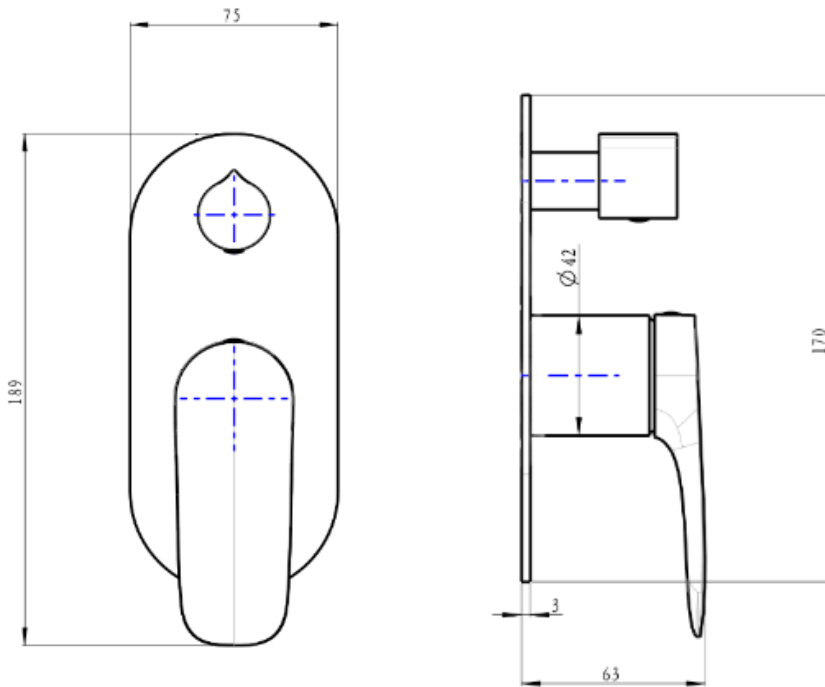

# Curva 1-Plate Wall Mixer with Divertor Trim Kit

Matte Black

## Product Specifications

Code CUR-04-1P-TK-MB

Barcode 9339897015158

Material Low Lead Brass

Finish Matte Black

*Experience, the difference.*

LINSOL.COM.AU

☎ 1300 546 765