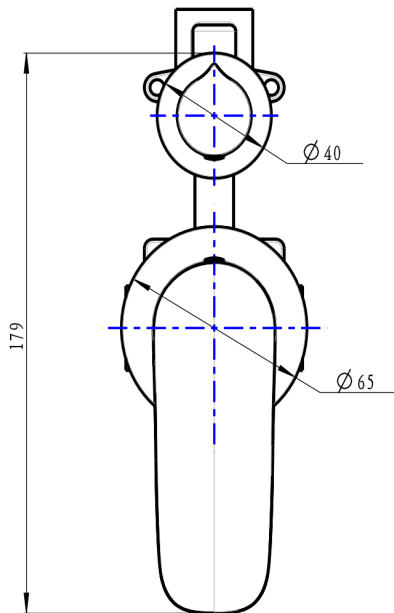

Curva 2-Plate Wall Mixer with Divertor

Brushed Brass

Product Specifications

Code	CUR-04-2P-BB	Trim Kit	CUR-04-2P-TK-BB (Included)
Barcode	9339897015226	Universal Body	UNI-300 (Included)
Material	Low Lead Brass	Cartridge	Kerox 35mm
Finish	Brushed Brass		