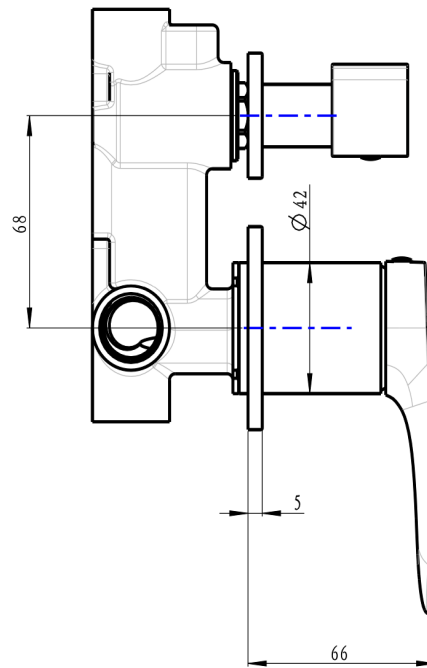

Curva 2-Plate Wall Mixer with Divertor

Brushed Brass

Product Specifications

Code	CUR-04-2P-BB	Trim Kit	CUR-04-2P-TK-BB (Included)
Barcode	9339897015226	Universal Body	UNI-300 (Included)
Material	Low Lead Brass	Cartridge	Kerox 35mm
Finish	Brushed Brass		