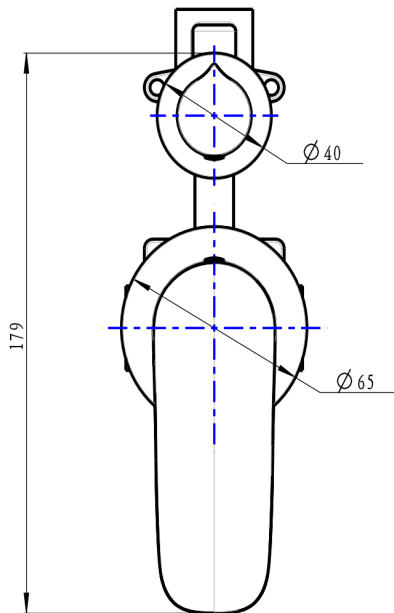

Curva 2-Plate Wall Mixer with Divertor

Brushed Nickel

Product Specifications

Code	CUR-04-2P-BN	Trim Kit	CUR-04-2P-TK-BN (Included)
Barcode	9339897015219	Universal Body	UNI-300 (Included)
Material	Low Lead Brass	Cartridge	Kerox 35mm
Finish	Brushed Nickel		