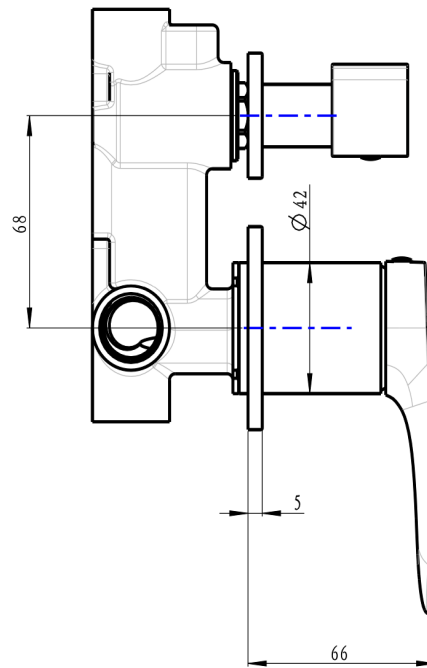

Curva 2-Plate Wall Mixer with Divertor

Brushed Nickel

Product Specifications

Code	CUR-04-2P-BN	Trim Kit	CUR-04-2P-TK-BN (Included)
Barcode	9339897015219	Universal Body	UNI-300 (Included)
Material	Low Lead Brass	Cartridge	Kerox 35mm
Finish	Brushed Nickel		