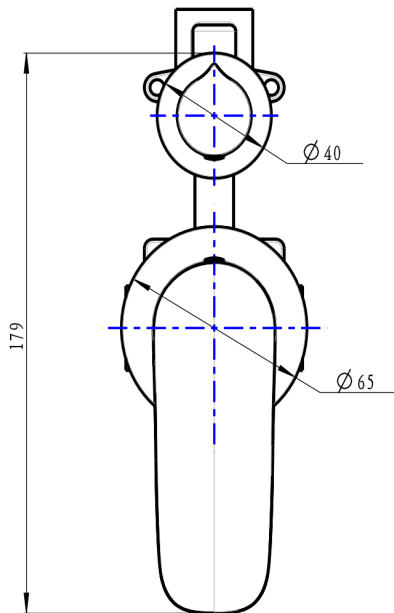

# Curva 2-Plate Wall Mixer with Divertor

Chrome

## Product Specifications

Code	CUR-04-2P-CH
Barcode	9339897015196
Material	Low Lead Brass
Finish	Chrome

Trim Kit	CUR-04-2P-TK-CH (Included)
Universal Body	UNI-300 (Included)
Cartridge	Kerox 35mm

Experience, *the difference.*