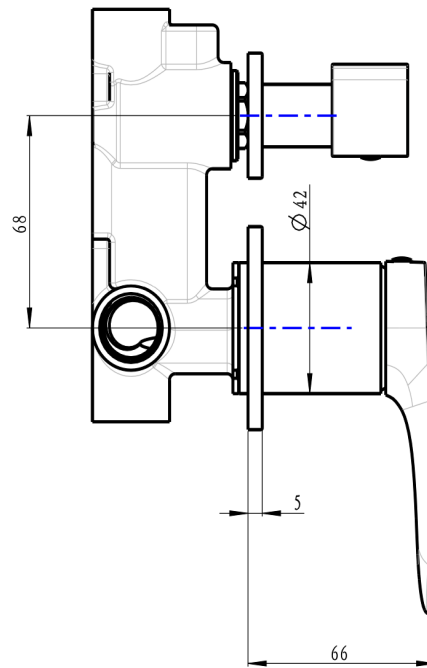

# Curva 2-Plate Wall Mixer with Divertor

Chrome

## Product Specifications

Code	CUR-04-2P-CH
Barcode	9339897015196
Material	Low Lead Brass
Finish	Chrome

Trim Kit	CUR-04-2P-TK-CH (Included)
Universal Body	UNI-300 (Included)
Cartridge	Kerox 35mm

Experience, *the difference.*