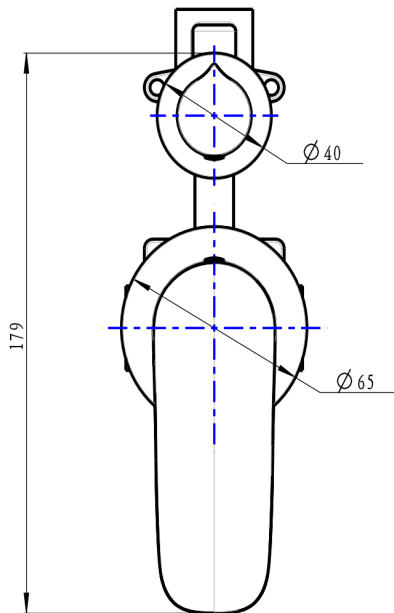

Curva 2-Plate Wall Mixer with Divertor

Gunmetal

Product Specifications

Code	CUR-04-2P-GM	Trim Kit	CUR-04-2P-TK-GM (Included)
Barcode	9339897015233	Universal Body	UNI-300 (Included)
Material	Low Lead Brass	Cartridge	Kerox 35mm
Finish	Gunmetal		