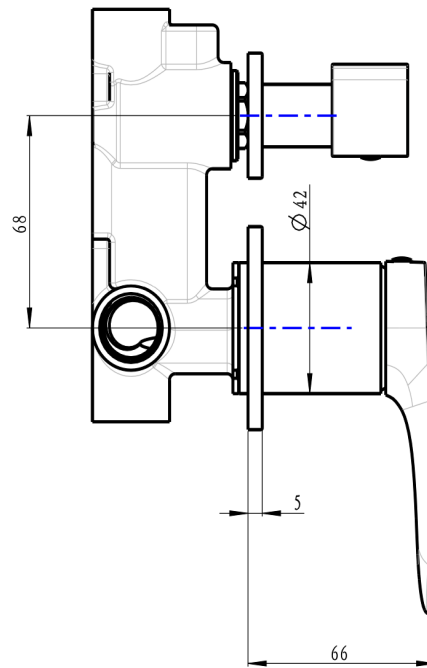

Curva 2-Plate Wall Mixer with Divertor

Gunmetal

Product Specifications

Code	CUR-04-2P-GM	Trim Kit	CUR-04-2P-TK-GM (Included)
Barcode	9339897015233	Universal Body	UNI-300 (Included)
Material	Low Lead Brass	Cartridge	Kerox 35mm
Finish	Gunmetal		