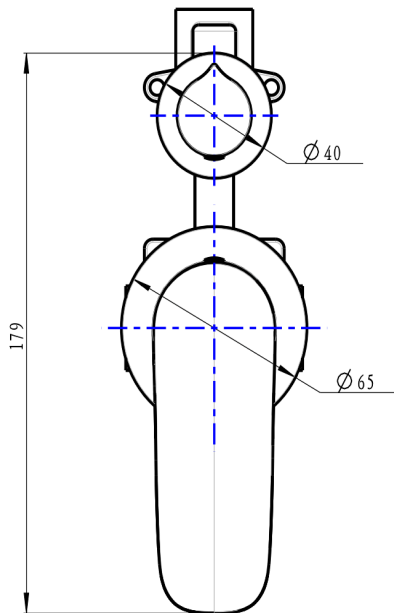

Curva 2-Plate Wall Mixer with Divertor

Matte Black

Product Specifications

Code	CUR-04-2P-MB	Trim Kit	CUR-04-2P-TK-MB (Included)
Barcode	9339897015202	Universal Body	UNI-300 (Included)
Material	Low Lead Brass	Cartridge	Kerox 35mm
Finish	Matte Black		