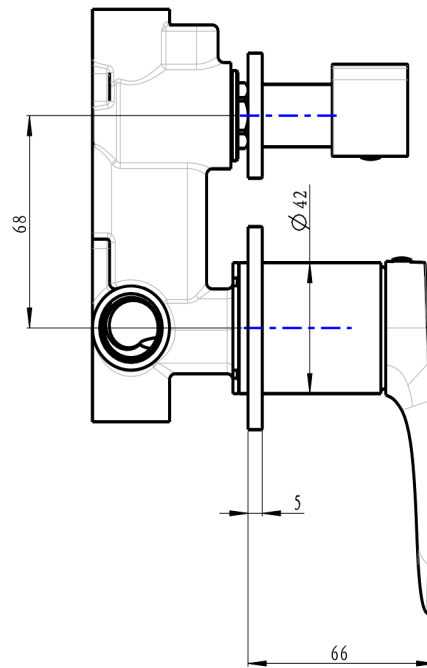

Curva 2-Plate Wall Mixer with Divertor

Matte Black

Product Specifications

Code	CUR-04-2P-MB	Trim Kit	CUR-04-2P-TK-MB (Included)
Barcode	9339897015202	Universal Body	UNI-300 (Included)
Material	Low Lead Brass	Cartridge	Kerox 35mm
Finish	Matte Black		