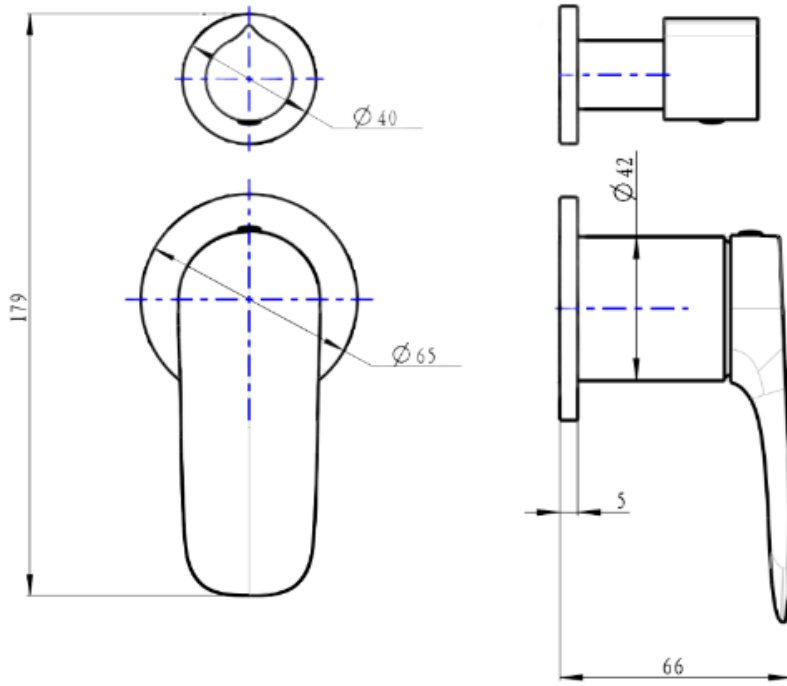

# Curva 2-Plate Wall Mixer with Divertor Trim Kit

Brushed Brass

## Product Specifications

Code CUR-04-2P-TK-BB

Material Low Lead Brass

Barcode 9339897015271

Finish Brushed Brass

*Experience, the difference.*

LINSOL.COM.AU

☎ 1300 546 765