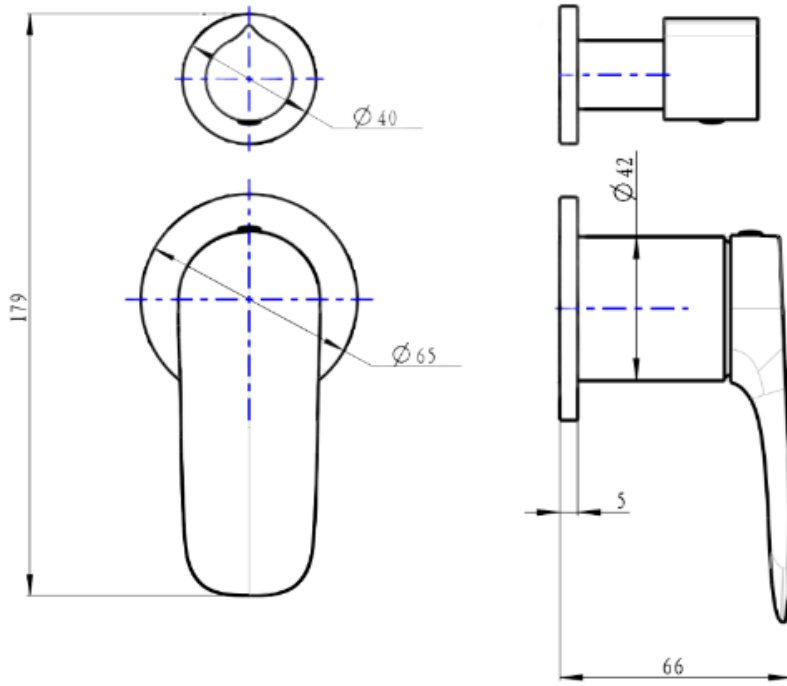

Curva 2-Plate Wall Mixer with Divertor Trim Kit

Brushed Nickel

Product Specifications

Code CUR-04-2P-TK-BN

Barcode 9339897015264

Material Low Lead Brass

Finish Brushed Nickel

Experience, *the difference.*