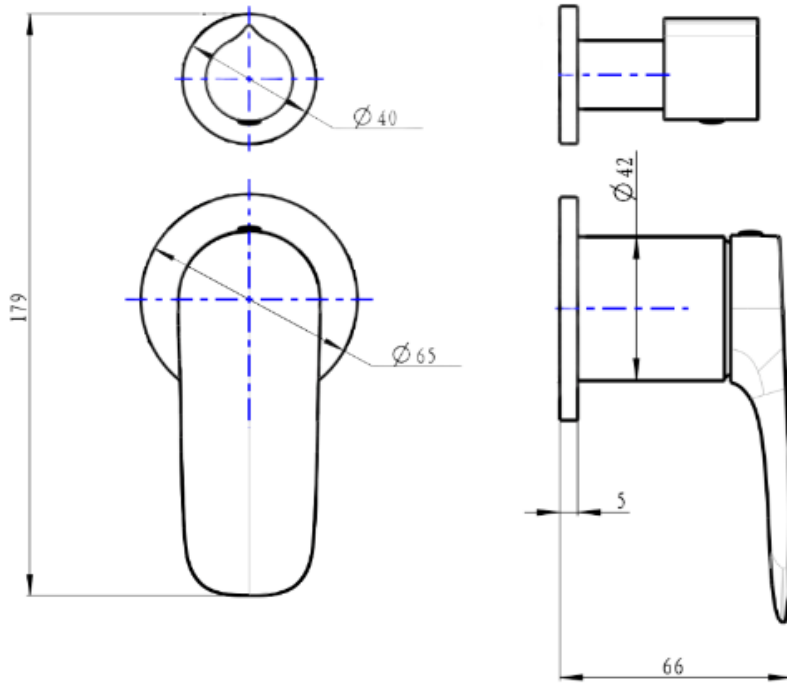

Curva 2-Plate Wall Mixer with Divertor Trim Kit

Chrome

Product Specifications

Code CUR-04-2P-TK-CH

Barcode 9339897015240

Material Low Lead Brass

Finish Chrome

Experience, the difference.