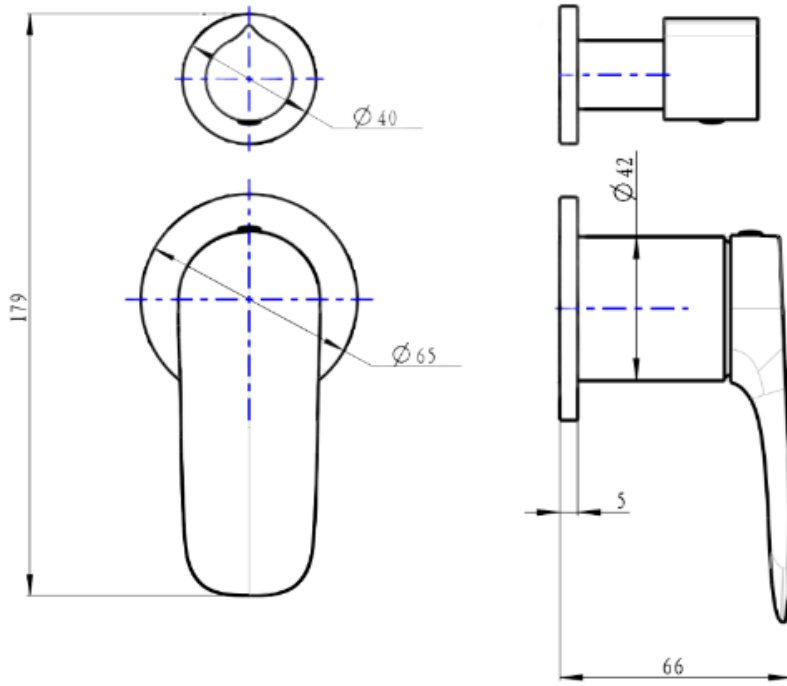

Curva 2-Plate Wall Mixer with Divertor Trim Kit

Gunmetal

Product Specifications

Code CUR-04-2P-TK-GM

Barcode 9339897015288

Material Low Lead Brass

Finish Gunmetal

Experience, *the difference.*