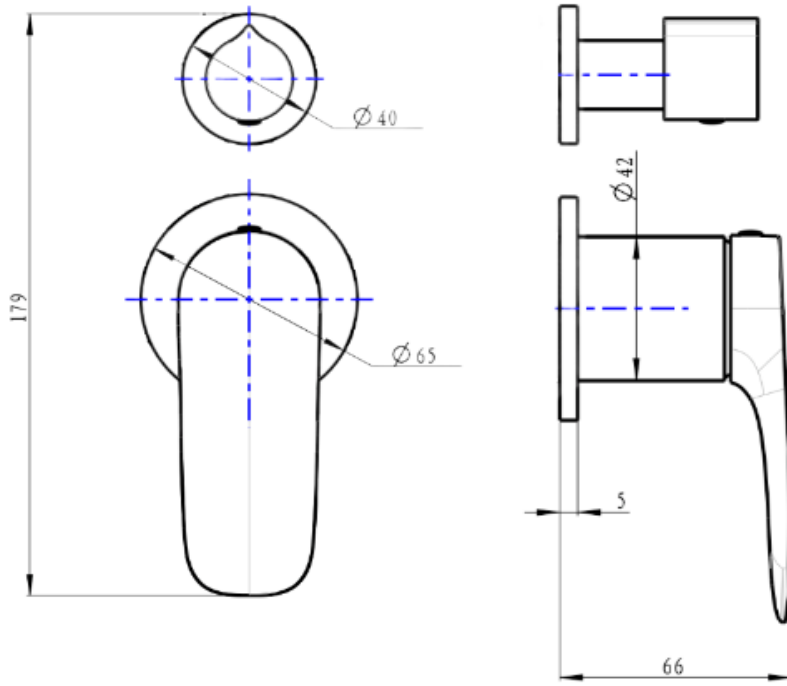

Curva 2-Plate Wall Mixer with Divertor Trim Kit

Matte Black

Product Specifications

Code CUR-04-2P-TK-MB

Barcode 9339897015257

Material Low Lead Brass

Finish Matte Black

Experience, *the difference.*