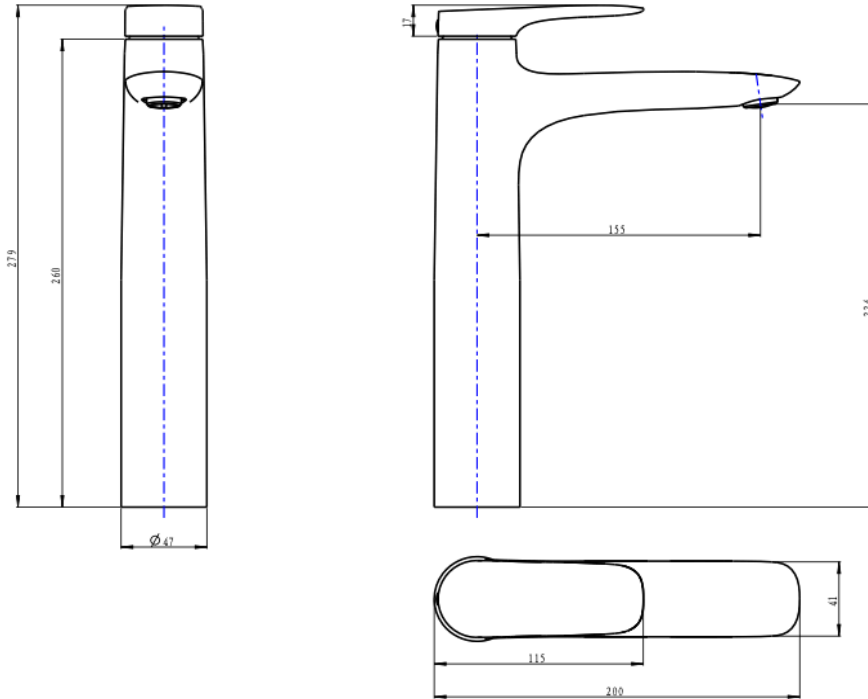

# Curva Tall Basin Mixer

Brushed Brass

## Product Specifications

Code	CUR-05-BB	Cartridge	Kerox 35mm
Barcode	9339897014878	WELS Reg	T42254
Material	Low Lead Brass	WELS Rating	5 Star
Finish	Brushed Brass	WELS L/Min	6L/Min

Experience, *the difference.*