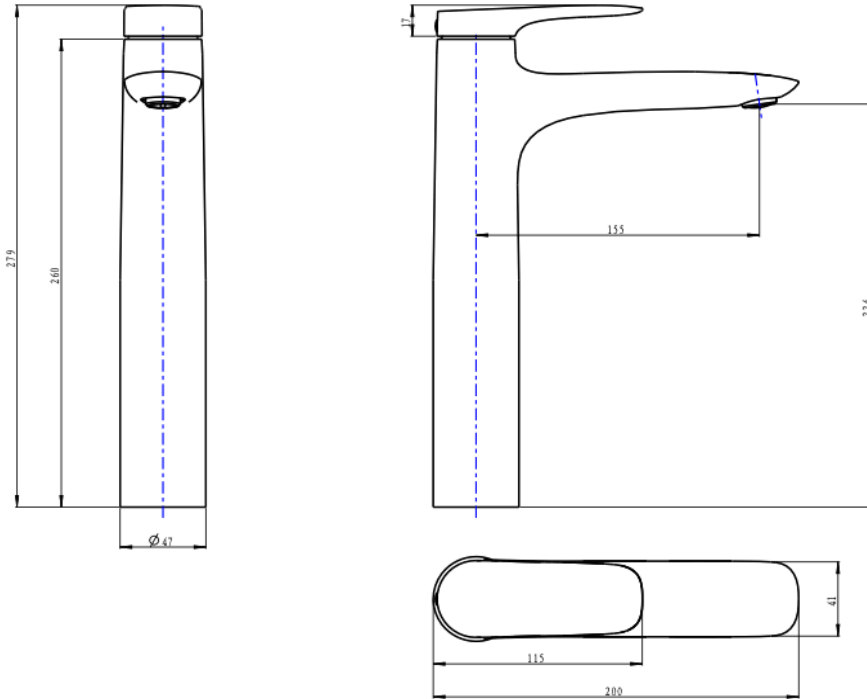

Curva Tall Basin Mixer

Brushed Nickel

Product Specifications

Code	CUR-05-BN	Cartridge	Kerox 35mm
Barcode	9339897014861	WELS Reg	T42254
Material	Low Lead Brass	WELS Rating	5 Star
Finish	Brushed Nickel	WELS L/Min	6L/Min