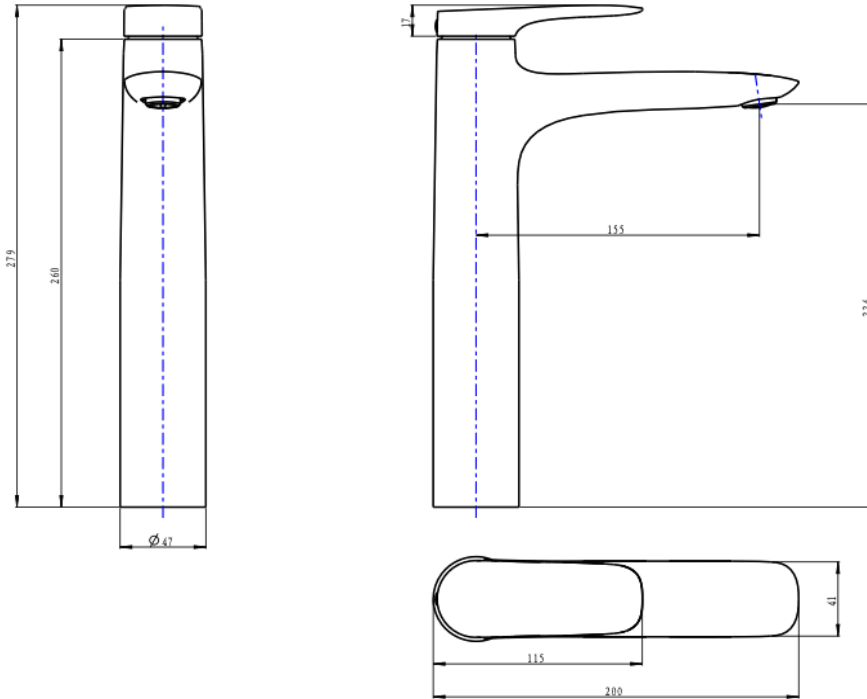

Curva Tall Basin Mixer

Chrome

Product Specifications

Code	CUR-05-CH	Cartridge	Kerox 35mm
Barcode	9339897014847	WELS Reg	T42254
Material	Low Lead Brass	WELS Rating	5 Star
Finish	Brushed Nickel	WELS L/Min	6L/Min