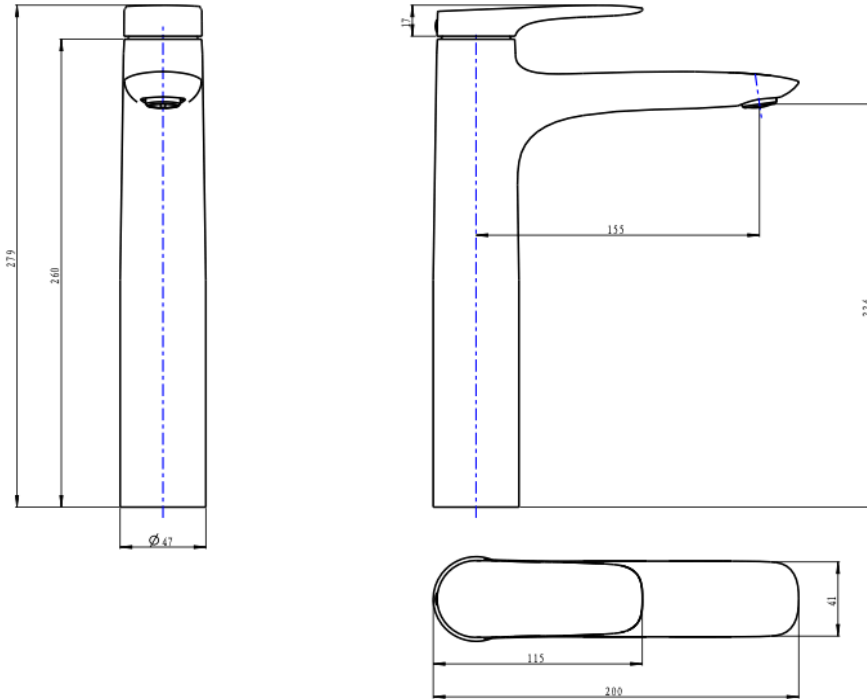

# Curva Tall Basin Mixer

Gunmetal

## Product Specifications

Code	CUR-05-GM	Cartridge	Kerox 35mm
Barcode	9339897014885	WELS Reg	T42254
Material	Low Lead Brass	WELS Rating	5 Star
Finish	Gunmetal	WELS L/Min	6L/Min

Experience, *the difference.*